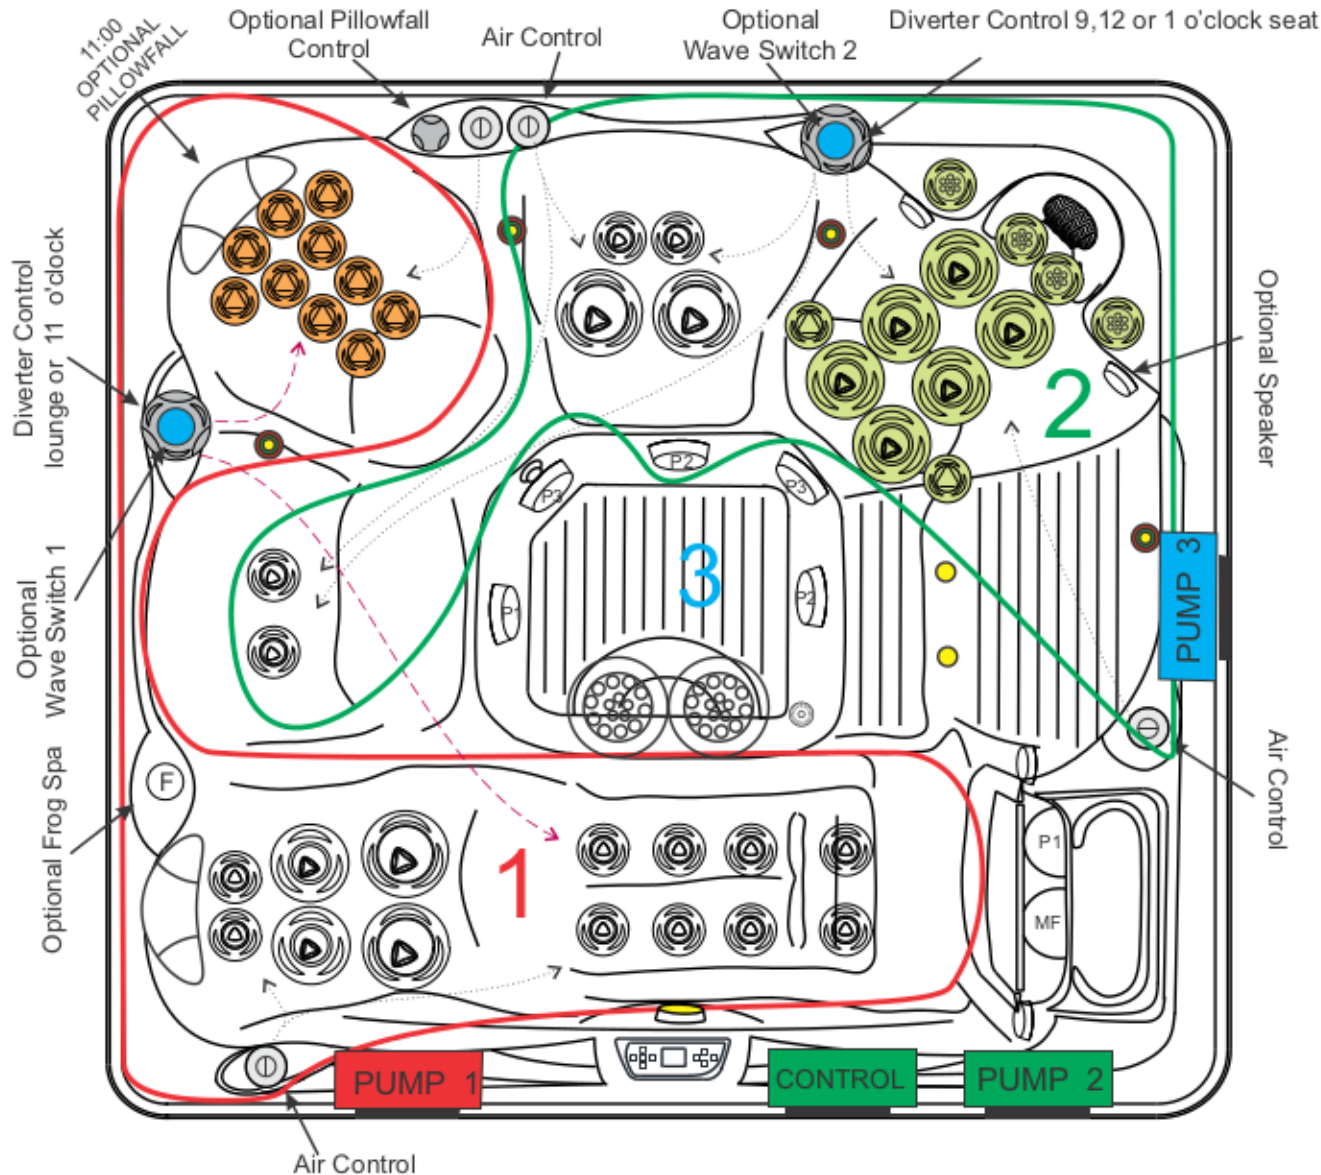

2016 NEVIS 45 JET - 3 Pump DUAL FOOTBLASTER OPTION (Frog Option)

| | |
|------------------------------|--|
| DIMENSIONS | 84 in. x 78 in. x 34 in. (213 cm x 198 cm x 86 cm) |
| TOPSIDE | TP800 (33-1314-08) |
| CONTROL | MBP20VLV |
| PUMP 1 | 5.0 BHP (3.0 HP-50 Hz) 1SPD |
| PUMP 2 | 5.0 BHP (3.0 HP-50 Hz) 1SPD |
| PUMP 3 | 3.0 BHP (1.0 HP-50 Hz) 1SPD |
| HEATER | 5.5 (3.0-50 Hz) KW |
| SS JETS | STANDARD |
| SPALIGHT | 12 V (3.5 in.) |
| FULL FOAM W/ABS BOTTOM | STANDARD |
| CIRCULATION & MICROFILTER | STANDARD |
| OZONE/PROPURE/AOP | OPTIONAL |
| STEREO | OPTIONAL |
| DYNASTAR/DYNAPOINT/DYNABRITE | OPTIONAL |
| TRANQUILITY FALL | OPTIONAL |
| KINGWOOD CABINET | OPTIONAL |
| FROG SYSTEM | OPTIONAL |
| PILLOWFALL OPTION | 11:00 O'CLOCK |
| PULSATING WAVE OPTION | 11:00, 1:00 O'CLOCK |

| | |
|---|-----------|
| 03-3501-52 C-HELIX ROTO 5 in., SS | 4 |
| 03-3401-52 C-HELIX ROTO 4.5 in., SS | 8 |
| 03-3307-52 C-HELIX MULTI-MASSAGE 3 in., SS | 4 |
| 03-3304-52 C-HELIX DIRECT 3 in., SS | 10 |
| 03-3301-52 C-HELIX ROTO 3 in., SS | 4 |
| 03-3201-52 C-HELIX 2.75 in., SS | 12 |
| 03-0761-30 7 in. ULTRA BLASTER, SS | 2 |
| 05-0012-48 OZONE / DRAIN JET | 1 |
| TOTAL JETS | 45 |