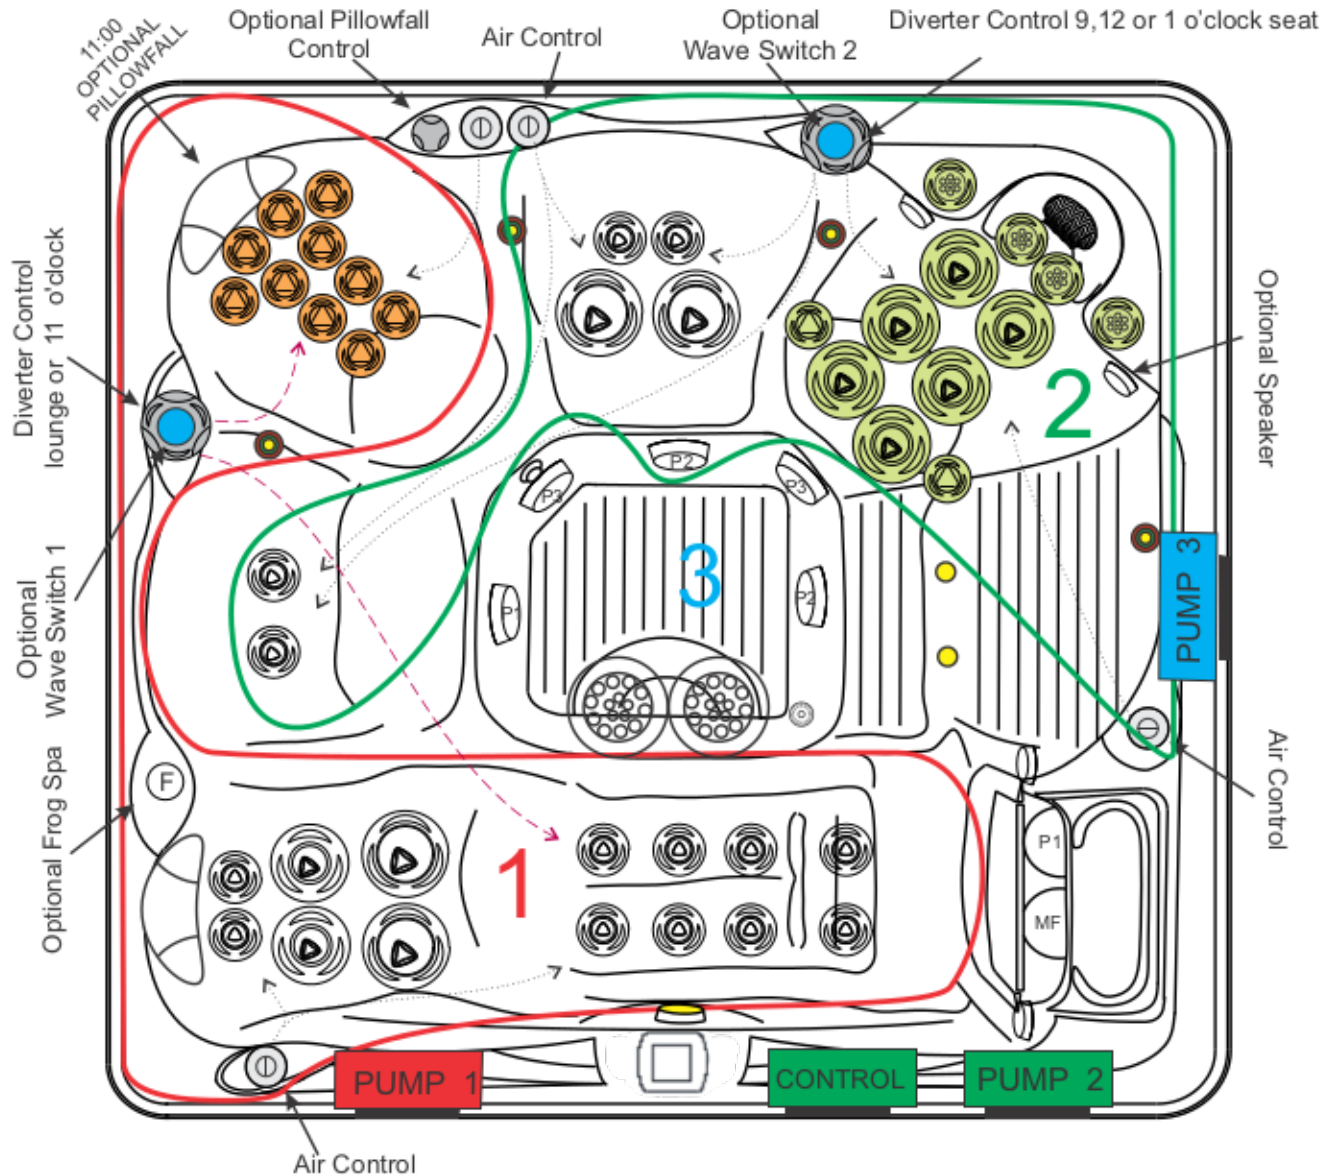

2016 NEVIS 45 JET - 3 Pump DUAL FOOTBLASTER OPTION (Frog Option)

DIMENSIONS	84 in. x 78 in. x 34 in. (213 cm x 198 cm x 86 cm)
TOPSIDE	TP800 (33-1314-08)
CONTROL	MBP20VLV
PUMP 1	5.0 BHP (3.0 HP-50 Hz) 1SPD
PUMP 2	5.0 BHP (3.0 HP-50 Hz) 1SPD
PUMP 3	3.0 BHP (1.0 HP-50 Hz) 1SPD
HEATER	5.5 (3.0-50 Hz) KW
SS JETS	STANDARD
SPALIGHT	12 V (3.5 in.)
FULL FOAM W/ABS BOTTOM	STANDARD
CIRCULATION & MICROFILTER	STANDARD
OZONE/PROPURE/AOP	OPTIONAL
STEREO	OPTIONAL
DYNASTAR/DYNAPOINT/DYNABRITE	OPTIONAL
TRANQUILITY FALL	OPTIONAL
KINGWOOD CABINET	OPTIONAL
FROG SYSTEM	OPTIONAL
PILLOWFALL OPTION	11:00 O'CLOCK
PULSATING WAVE OPTION	11:00, 1:00 O'CLOCK

03-3501-52 C-HELIX ROTO 5 in., SS		4
03-3401-52 C-HELIX ROTO 4.5 in., SS		8
03-3307-52 C-HELIX MULTI-MASSAGE 3 in., SS		4
03-3304-52 C-HELIX DIRECT 3 in., SS		10
03-3301-52 C-HELIX ROTO 3 in., SS		4
03-3201-52 C-HELIX 2.75 in., SS		12
03-0761-30 7 in. ULTRA BLASTER, SS		2
05-0012-48 OZONE / DRAIN JET		1
TOTAL JETS		45