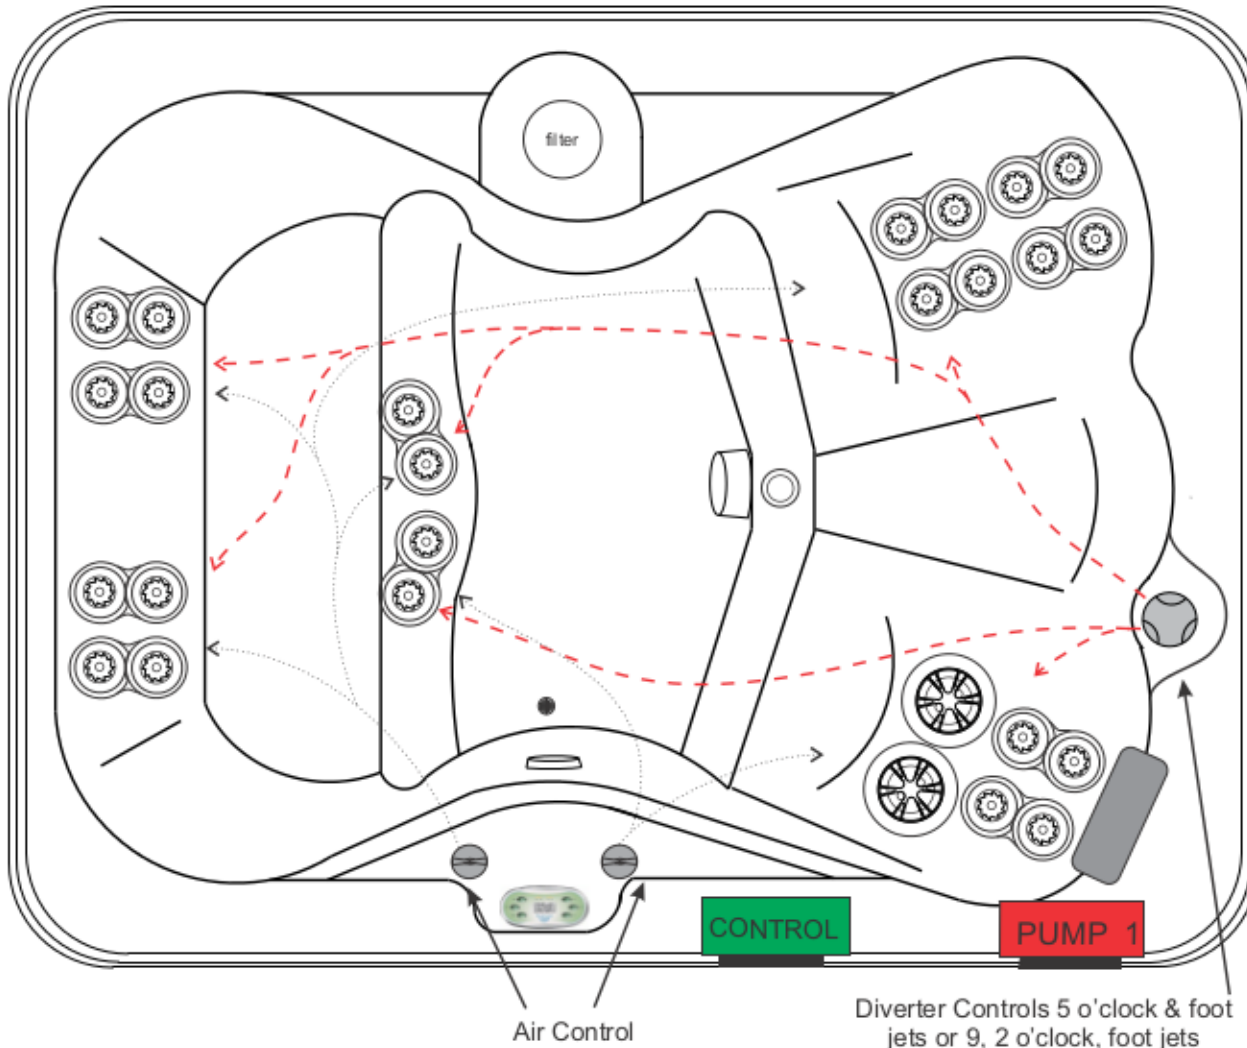

2016 GARDEN SPA IRIS 27 JET - 1 Pump

DIMENSIONS	78 in. x 60 in. x 30 in. (198 cm x 152 cm x 76 cm)
TOPSIDE	VL406U (33-0668-08)
CONTROL	VS300 (33-0669-08)
PUMP 1	3.0 BHP (2.0 HP-50 Hz) 2SPD 120 V
HEATER	1 kW (120 V) & 4 kW (240 V) 60 Hz / 3 kW (50 Hz)
SS JETS	STANDARD
KINGWOOD CABINET	STANDARD
15A GFCI CORD	STANDARD
ARCTICPAC	STANDARD
LIGHT	1 LED
OZONE	OPTIONAL

03-0227-03 5 in. PIN SPIN, SS		2
03-0531-03 2.75 in. DIRECT, SS		24
03-0022-03 OZONE RETURN JET		1
TOTAL JETS		27
SPA DRAIN		1

REVISION : 16 FEB 16