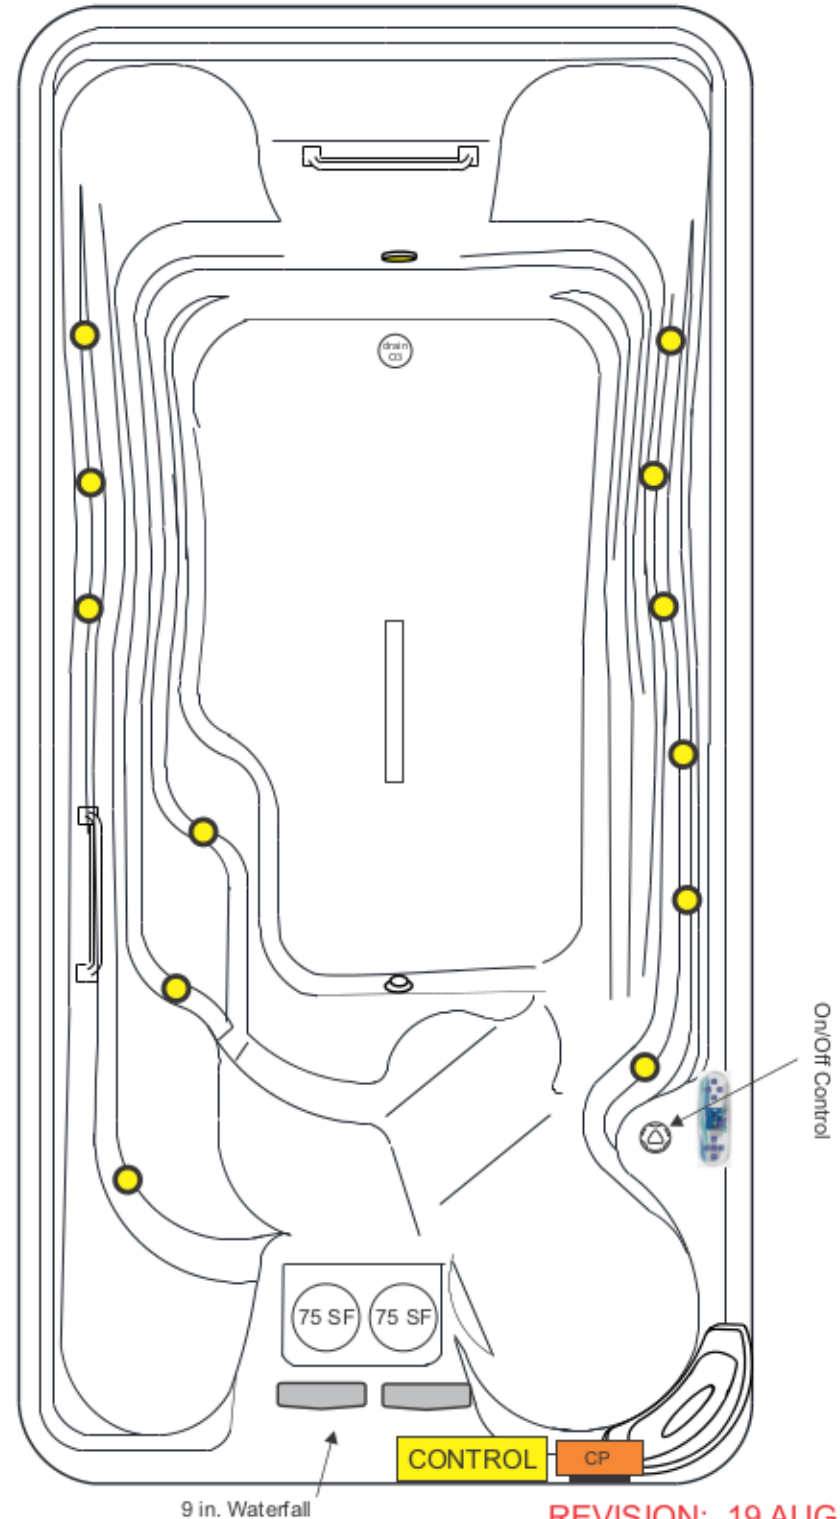

## 2016 PRO EP-15 Basic

DIMENSIONS	180 in. x 91 in. x 60 in. (457 cm x 231 cm x 152 cm)
TOPSIDE	TP800
CONTROL	MBP501
HEATER	5.5 (3.0-50 Hz) kW
HI-FLO CIRC SYSTEM	STANDARD
9 in. WATERFALL (2)	STANDARD
KINGWOOD CABINET	STANDARD
18 in. GRAB RAIL (2)	STANDARD
FULL FOAM W/ABS BOTTOM	STANDARD
OZONATOR/CRYSTAL PROPURE/AOP	OPTIONAL
STEREO SYSTEM	OPTIONAL
DYNABRITE MAX LED	OPTIONAL
AQUATIC TRAINING SYSTEM	OPTIONAL

03-0002-52  
FLOOR SWEEPER JET

1

LIGHT LENS

5 in.

9 in. Waterfall

REVISION: 19 AUG 16