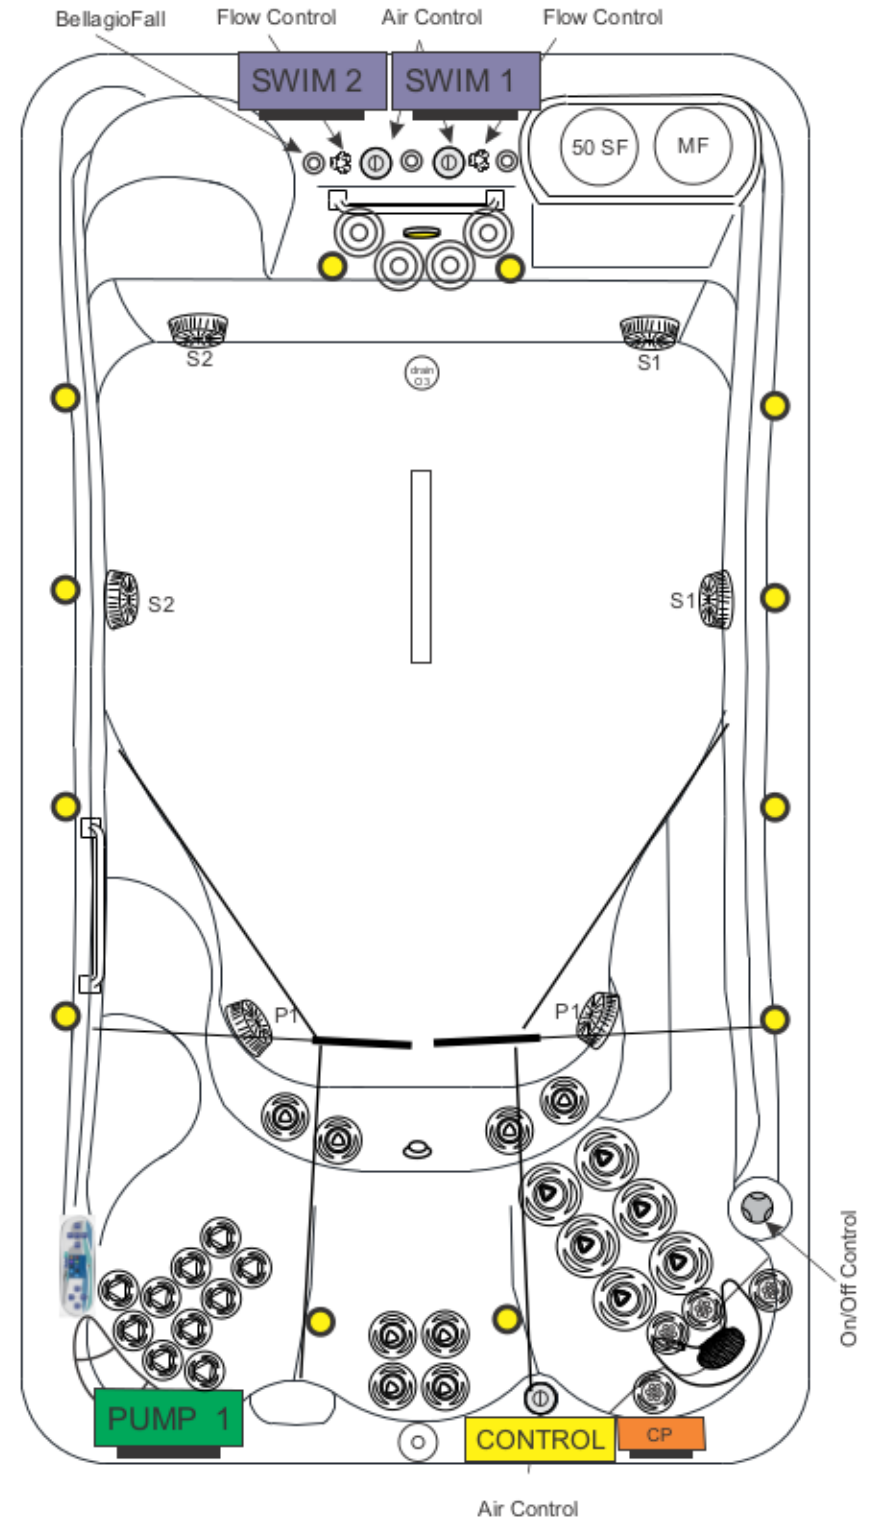

2016 Premium EP-14 Hydrotherapy + Quad Swim Option 32 Jets

DIMENSIONS	168 in. x 91 in. x 52 in. (427 cm x 231 cm x 132 cm)
TOPSIDE	TP800
CONTROL	MBP501
PUMP 1	6.0 BHP (3.0 HP-50 Hz) 1SPD
PUMP 2 & 3 (SWIM 1 & 2)	4.0 HP 1SPD 240 V
HEATER	5.5 (3.0-50Hz) kW
HI-FLO CIRC SYSTEM	STANDARD
18 in. GRABRAIL (2)	STANDARD
BELLAGIOFALL WATER FEATURE	STANDARD
KINGWOOD CABINET	STANDARD
FULL FOAM W/ABS BOTTOM	STANDARD
OZONATOR/CRYSTALPROPURE/AOP	OPTIONAL
STEREO SYSTEM	OPTIONAL
DYNABRITE MAX LED	OPTIONAL
AQUATIC TRAINING SYSTEM	OPTIONAL

03-3401-52K C-HELIX ROTO 4.5 in., SS		6
03-3307-52K C-HELIX MULTI-MASSAGE 3 in., SS		4
03-3304-52K C-HELIX DIRECT 3 in., SS		4
03-3301-52K C-HELIX ROTO 3 in., SS		4
03-3201-52K C-HELIX 2.75 in., SS		10
03-1702-48 SWIM JET 175 GPM, SS		4
TOTAL JETS		32
05-0039-48 VGB SUCTION 2.5 in.		4
05-0033-03 VGB SUCTION 2 in.		2
03-0002-52 FLOOR SWEEPER JET		1
LIGHT LENS		5 in.

Air Control

REVISION: 19 AUG 16