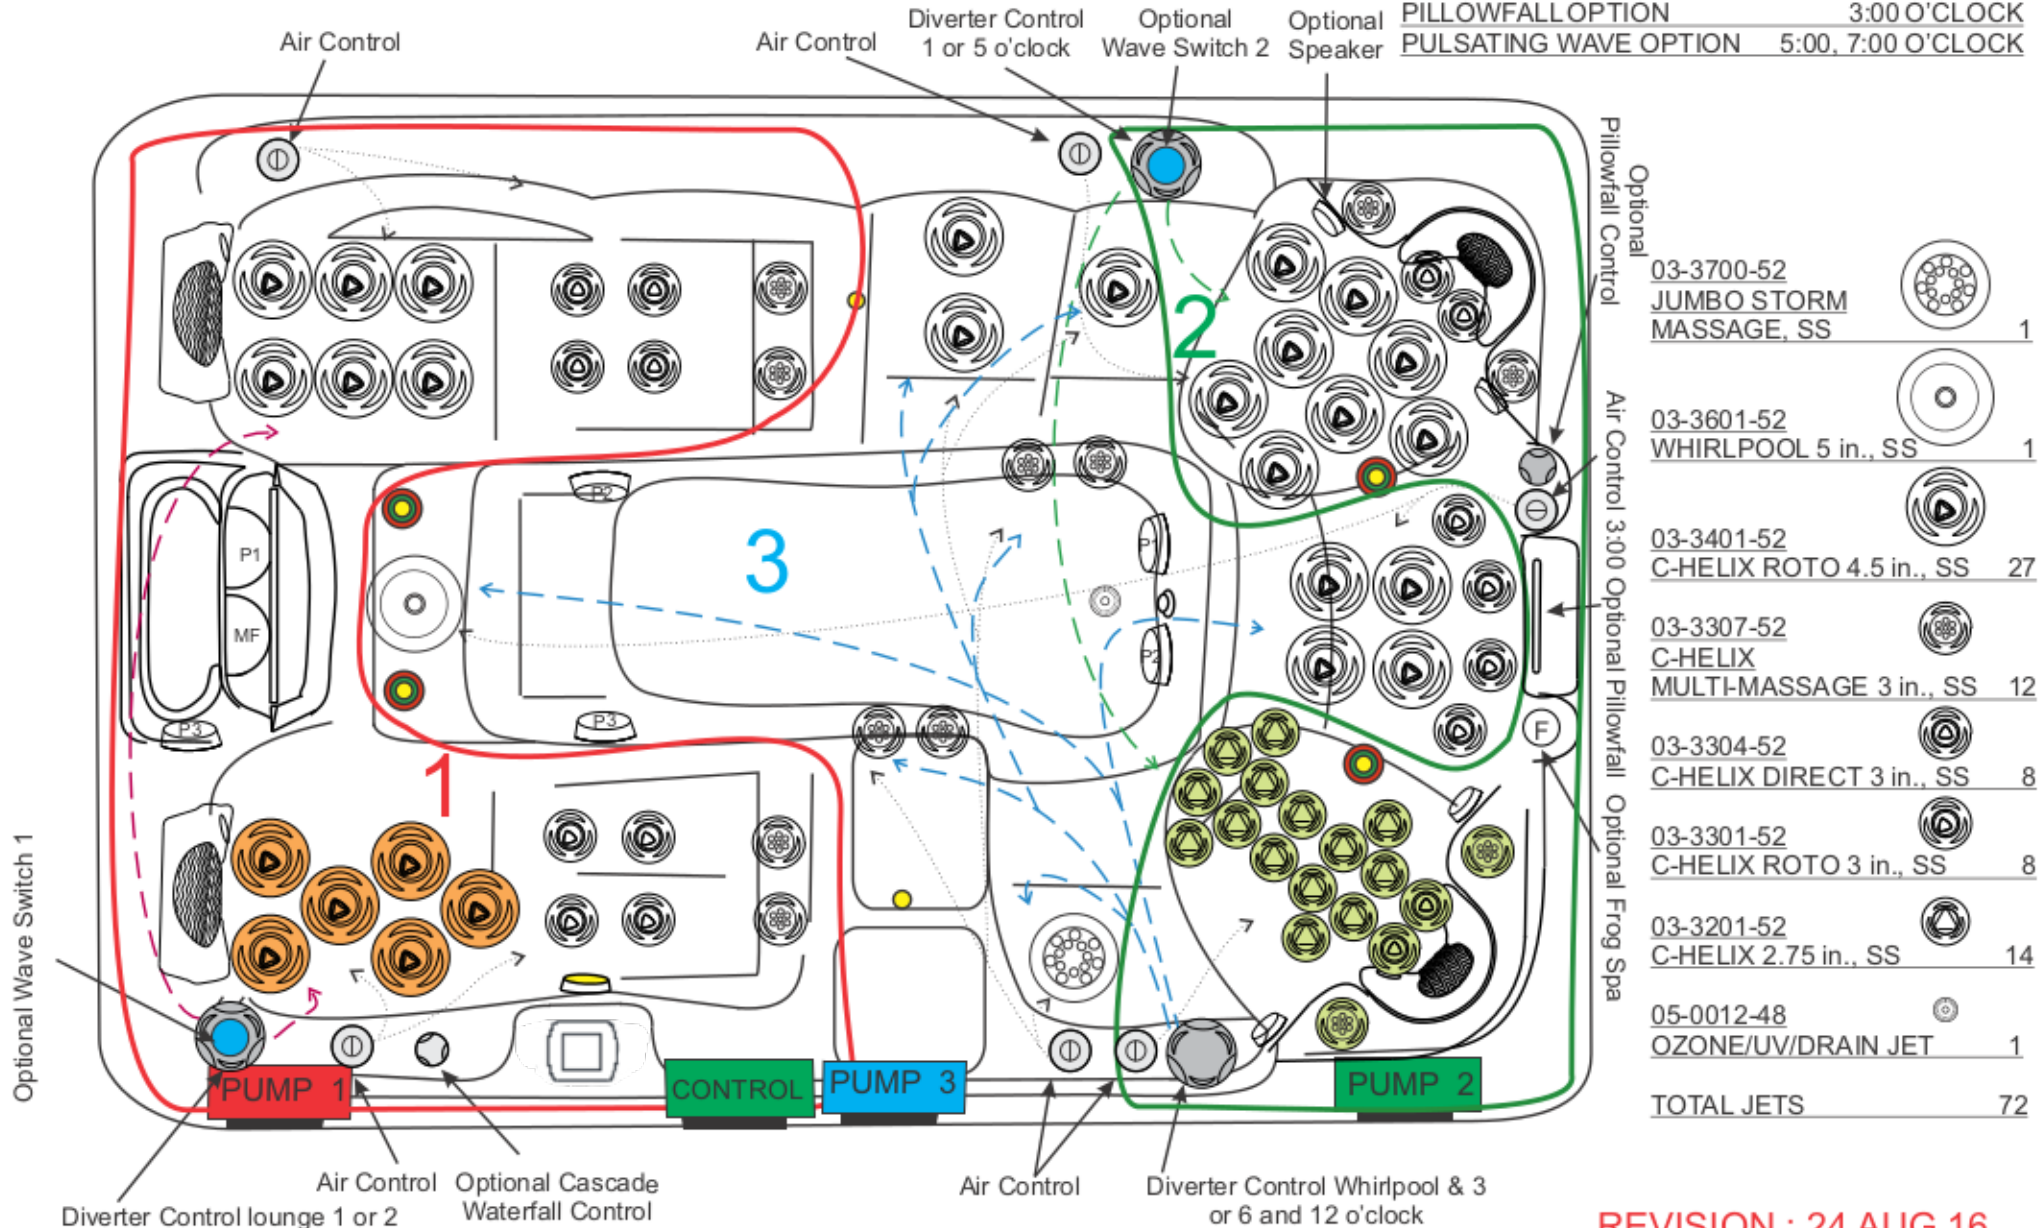

# Island Spas™ 2016 BIMINI 72 JETS - 3 PUMP (Frog Option)

DIMENSIONS 91 in. x 132 in. x 36 in. (231 cm x 335 cm x 91 cm)	
TOPSIDE	TP800 (33-1314-08)
CONTROL	MBP20VLV
PUMP 1	6.0 BHP (3.0 HP-50 Hz) 1 SPD
PUMP 2	6.0 BHP (3.0 HP-50 Hz) 1 SPD
PUMP 3	5.0 BHP (3.0 HP-50 Hz) 1 SPD
HEATER	5.5 (3.0 HP-50 Hz) kW
SS JETS	STANDARD

SPALIGHT	12 V (3.5 in.)
FULL FOAM W/ABS BOTTOM	STANDARD
CIRCULATION & MICROFILTER	STANDARD
OZONE/PROPURE/AOP	OPTIONAL
STEREO	OPTIONAL
DYNASTAR/DYNAPOINT/DYNABRITE	OPTIONAL
TRANQUILITY FALL	OPTIONAL
KINGWOOD CABINET	OPTIONAL
FROG SYSTEM	OPTIONAL
PILLOWFALL OPTION	3:00 O'CLOCK
PULSATING WAVE OPTION	5:00, 7:00 O'CLOCK